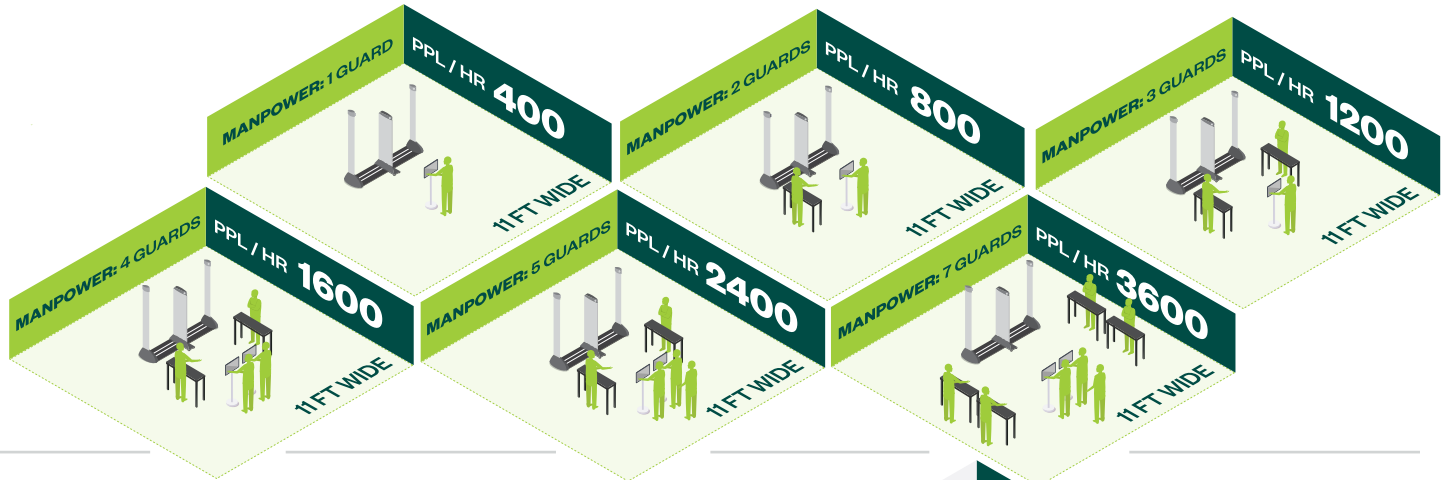

# Evolv Express® Compared to Walk Through Metal Detectors (WTMD)

## Evolv Express®

- ▶ No stopping.
- ▶ No removing jackets or bags.
- ▶ No emptying pockets.

**Just walk right through.**

## WTMDs

- ▶ Stop.  
Empty all pockets.  
Remove jackets & heavy outerwear.  
Remove bags & hold open for inspection.
- ▶ Stand in line.  
Walk through one-by-one.
- ▶ Gather all belongings.  
Place items back in pockets.  
Zip-up bags.  
Place jackets & outerwear back on.