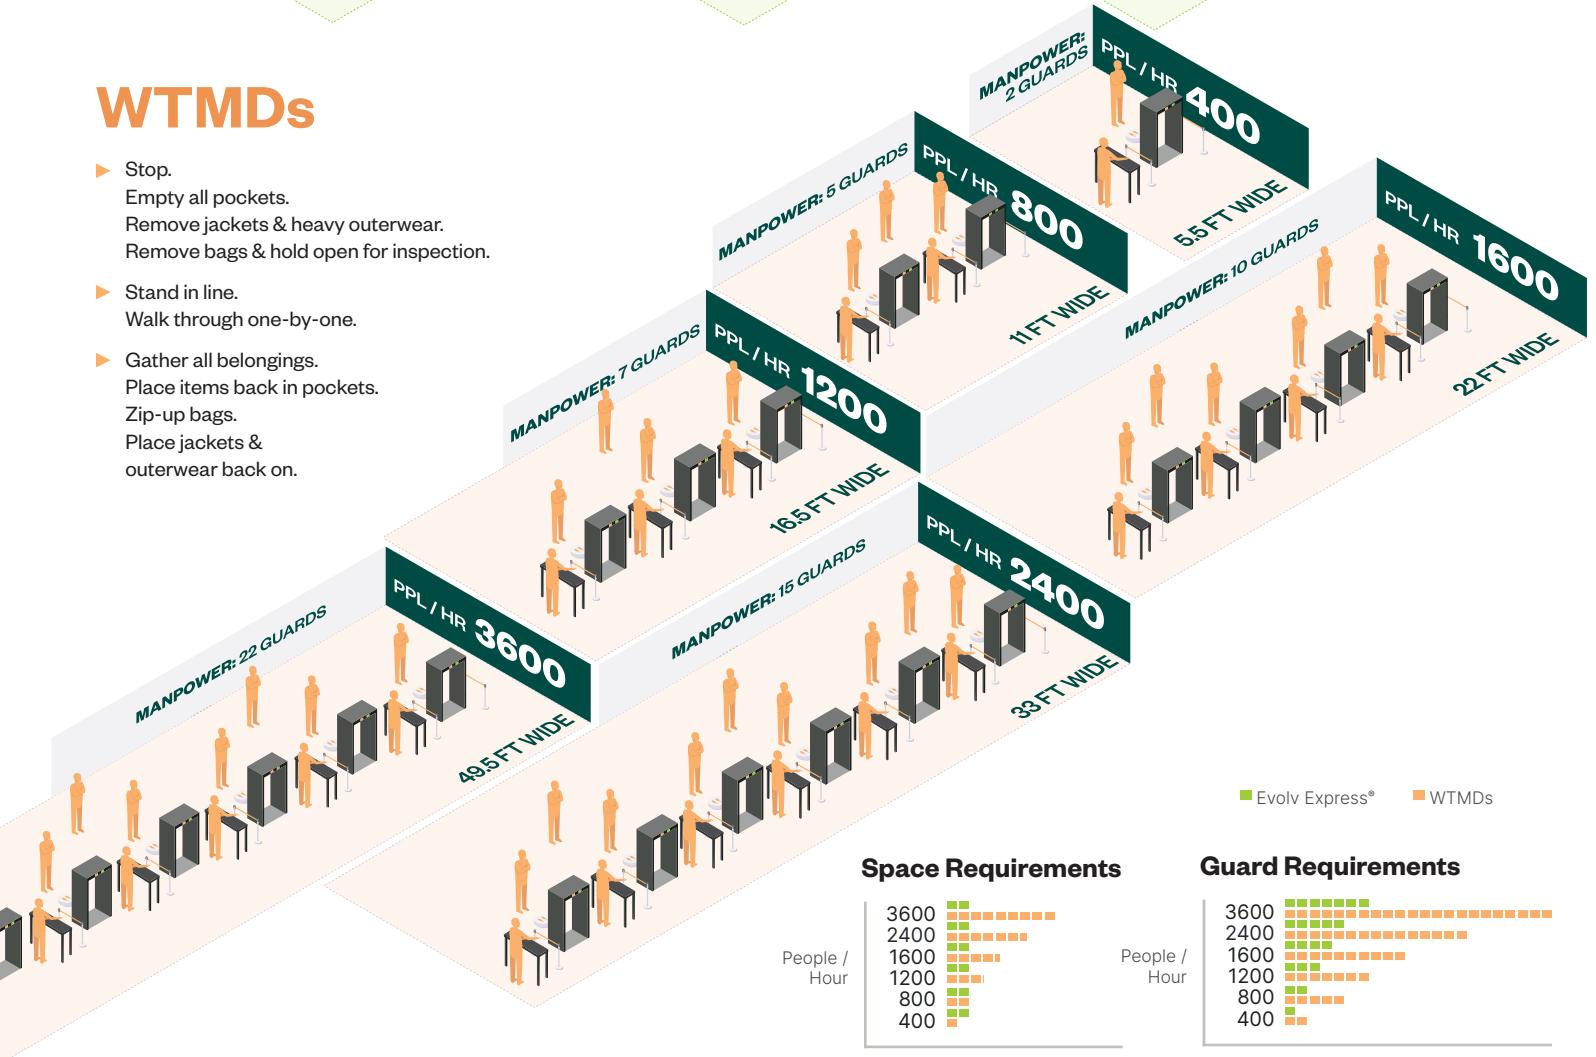

# Evolv Express® Compared to Walk Through Metal Detectors (WTMD)

## Evolv Express®

- ▶ No stopping.
- ▶ No removing jackets or bags.
- ▶ No emptying pockets.

**Just walk right through.**

## WTMDs

- ▶ Stop.  
Empty all pockets.  
Remove jackets & heavy outerwear.  
Remove bags & hold open for inspection.
- ▶ Stand in line.  
Walk through one-by-one.
- ▶ Gather all belongings.  
Place items back in pockets.  
Zip-up bags.  
Place jackets & outerwear back on.

### Space Requirements

Footprint (5ft increments)