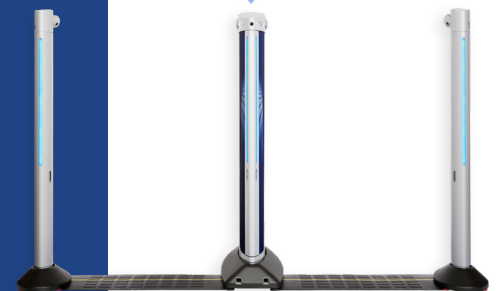

Note: Evolv Express® must not be sprayed with high- or low-pressure water or liquid; doing so could damage the system and will void the warranty.